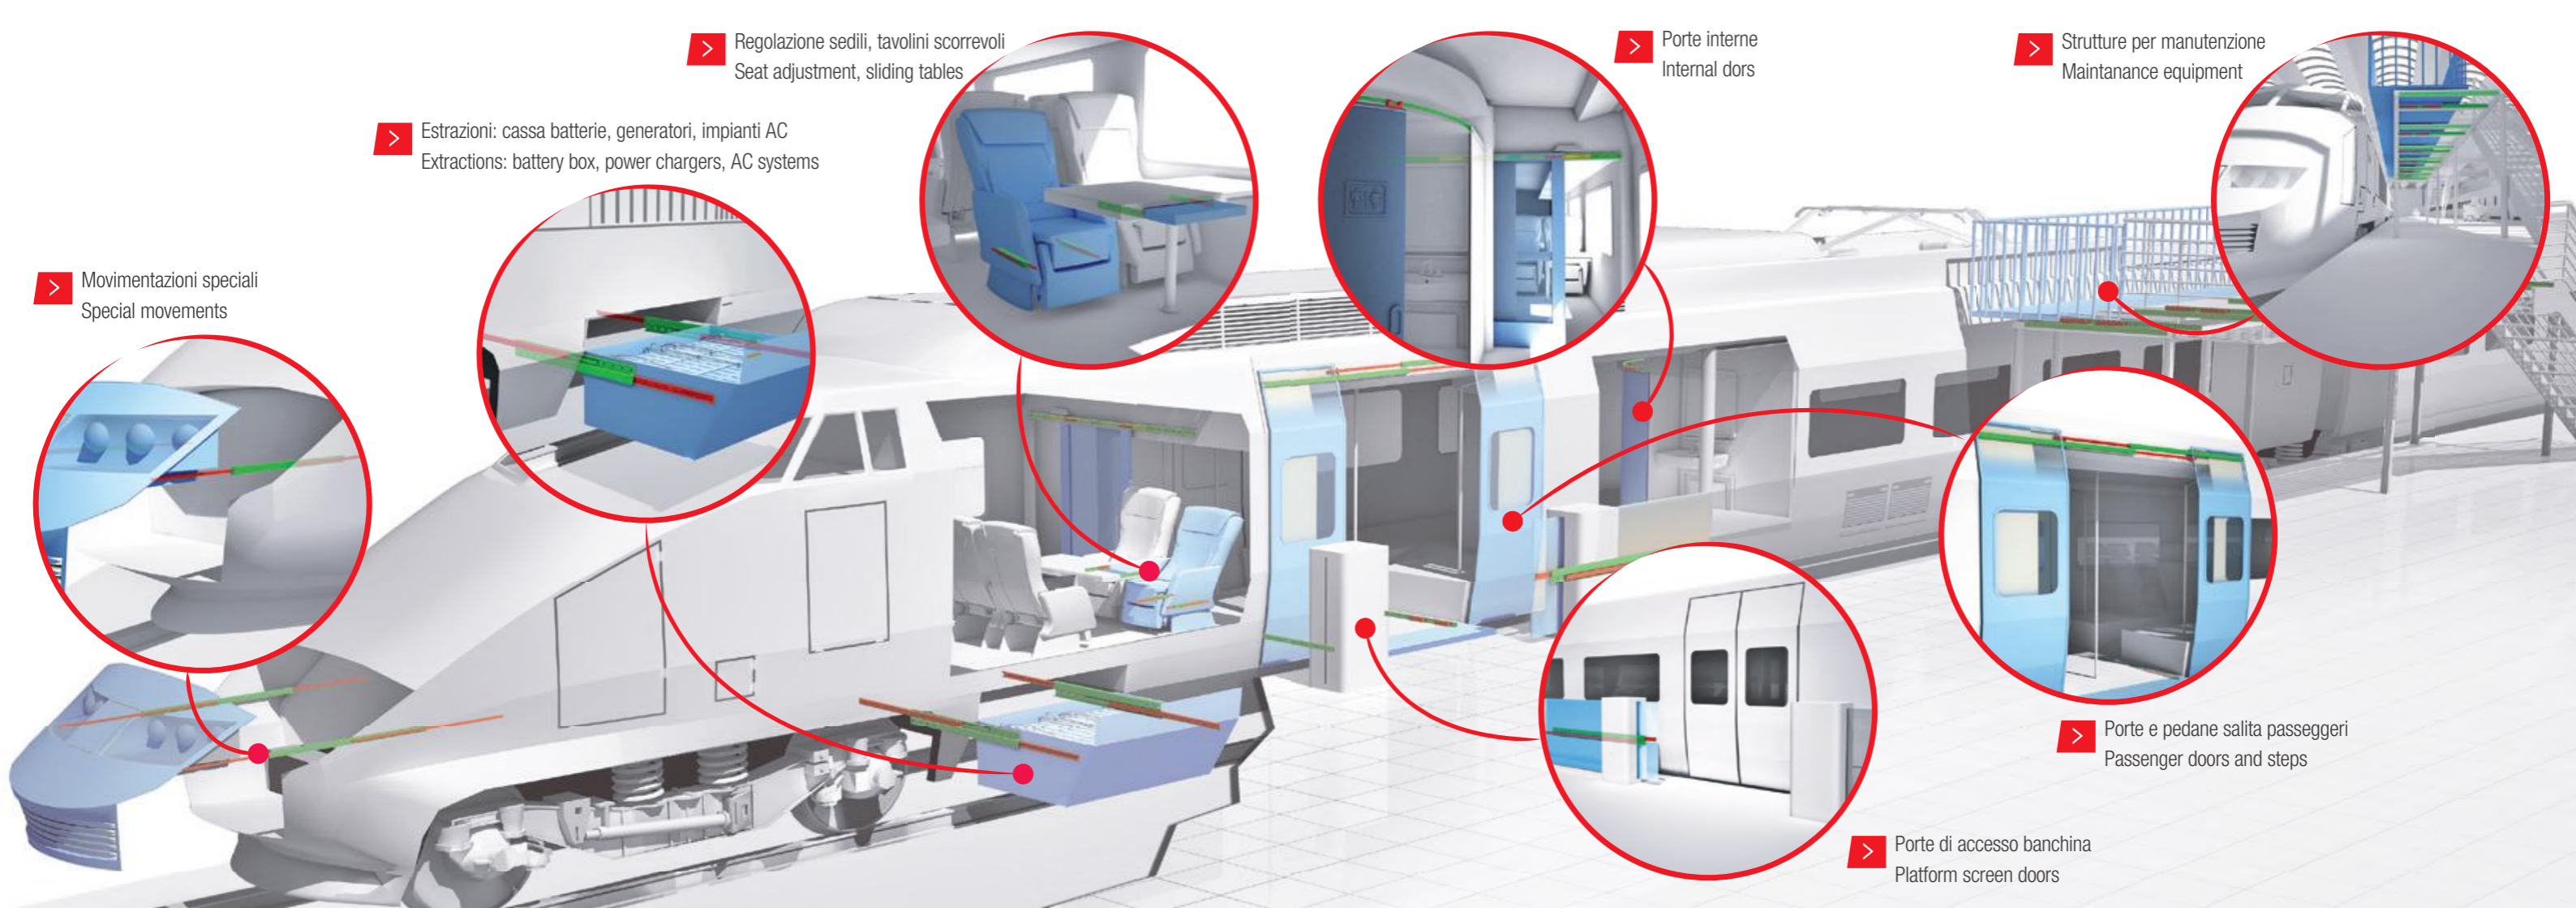

> Regolazione sedili, tavolini scorrevoli
Seat adjustment, sliding tables

> Estrazioni: cassa batterie, generatori, impianti AC
Extractions: battery box, power chargers, AC systems

> Movimentazioni speciali
Special movements

> Porte interne
Internal doors

> Strutture per manutenzione
Maintenance equipment

> Porte e pedane salita passeggeri
Passenger doors and steps

> Porte di accesso banchina
Platform screen doors